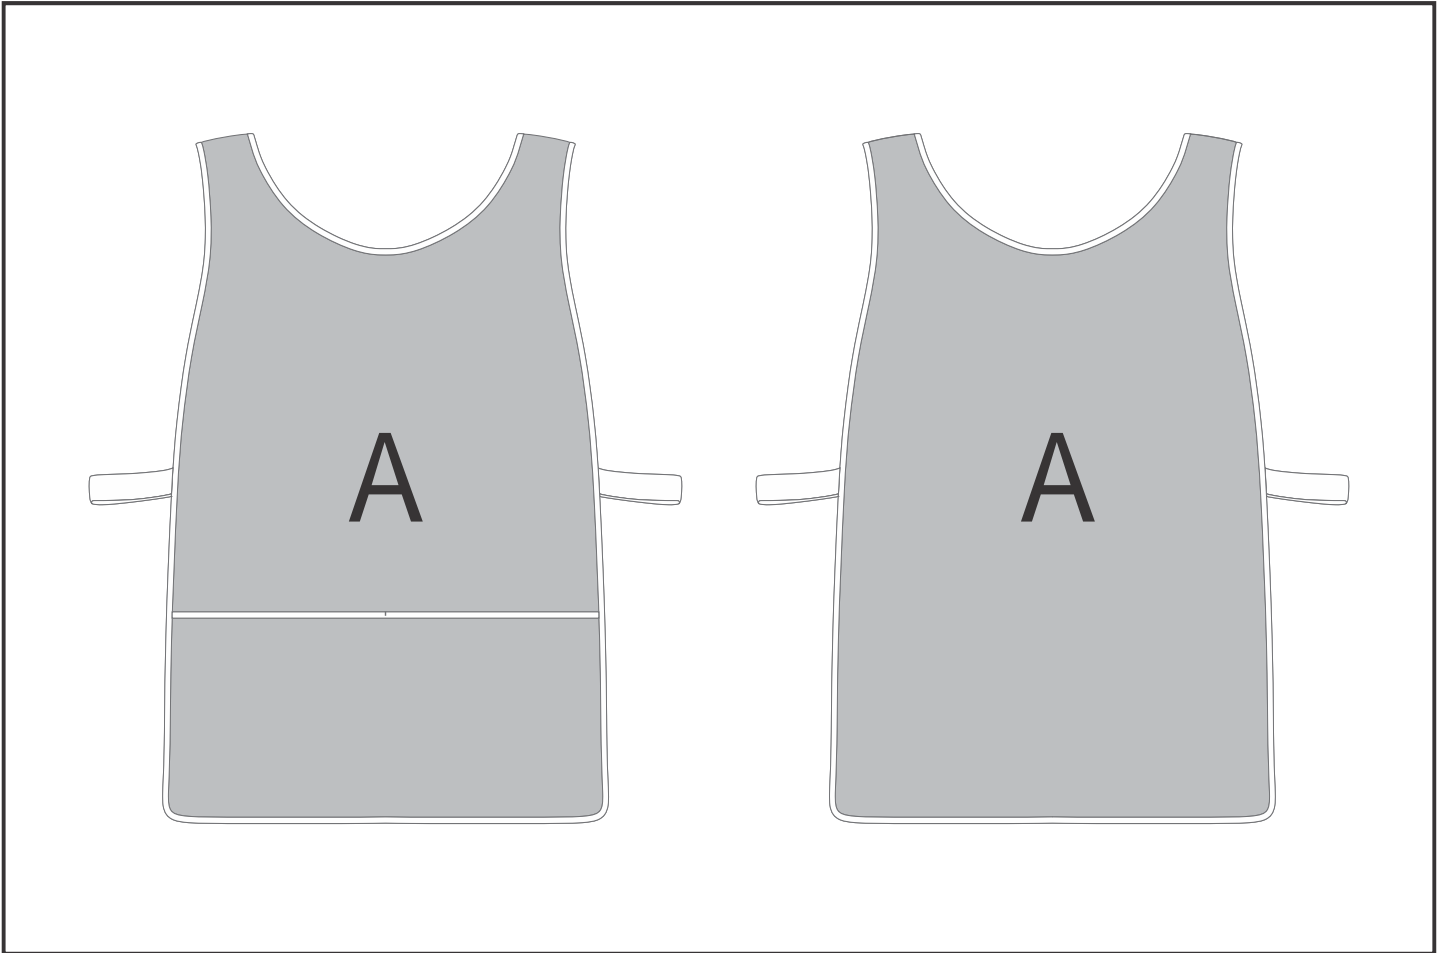

## Need to know:

- Includes 1-Position Sublimation (setup fees apply)
- Please Note: We cannot guarantee 100% logo Alignment on all Brandable Panels.

## Branding Options:

Position	Branding Method (Branding Code)	No. of Colours	Dimension
A	Custom Sublimation A (CPSUB-A)	Full Colour	530mm wide x 1739mm high